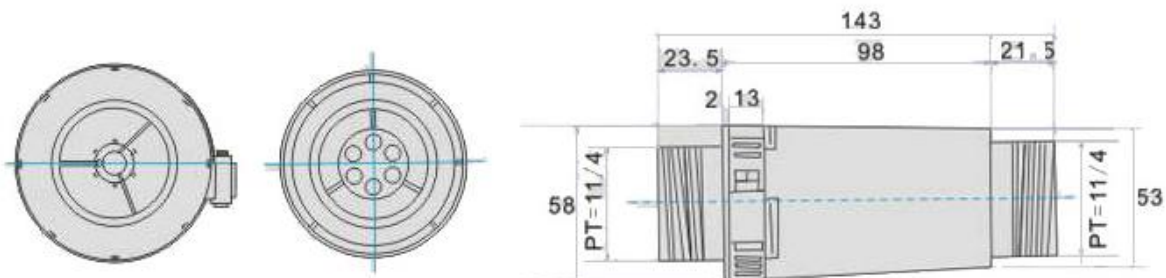

### Product Details

Model	PT	L (mm)	Specification
RV-01	11/4"	143	0-3000mmAq

### Product Details

Model	PT	L (mm)	Specification
RV-02	11/4"	143	0-6000mmAq