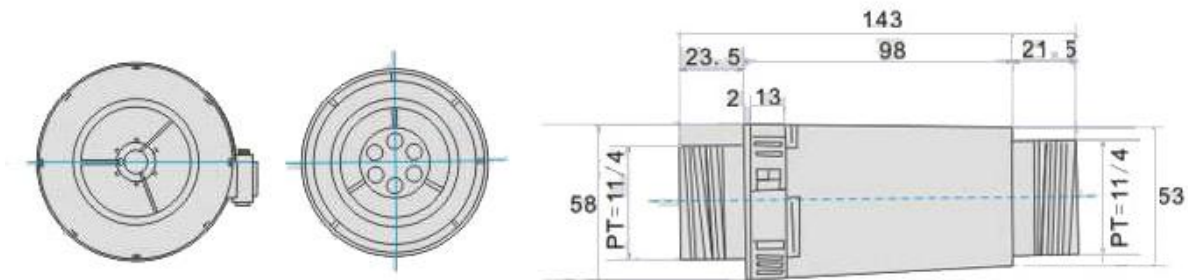

### Product Details

Model	PT	L (mm)	Specification
RV-01	11/4"	143	0-3000mmAq

### Product Details

Model	PT	L (mm)	Specification
RV-02	11/4"	143	0-6000mmAq